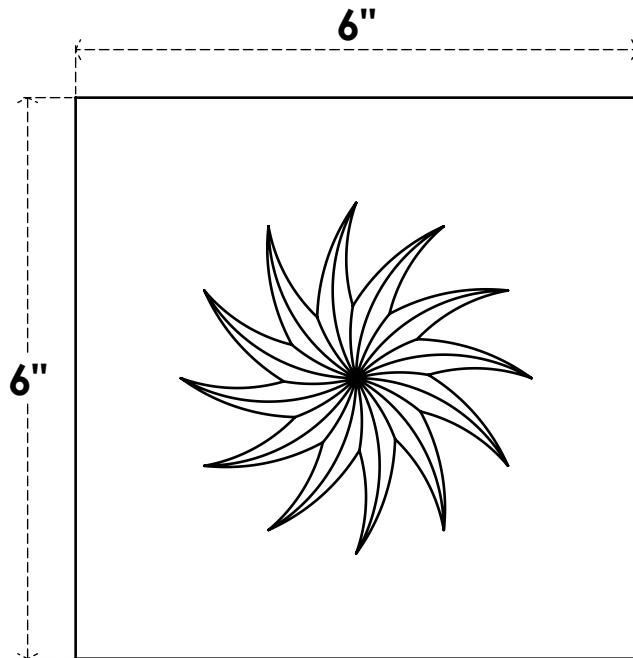

ROSP060X060X100SDG12

6"W X 6"H X 1"P STANDARD SEDGWICK SPIRAL ROSETTE WITH SQUARE EDGE,
ARCHITECTURAL GRADE PVC

FRONT

SIDE

EKENA MILLWORK
2300 WEST MAIN ST.
CLARKSVILLE, TX 75426
TOLL FREE: 866-607-0453
WWW.EKENAMILLWORK.COM