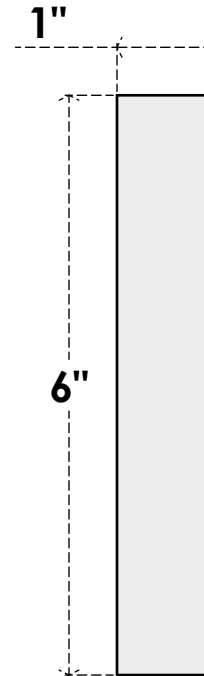

ROSP060X060X100SDG12

6"W X 6"H X 1"P STANDARD SEDGWICK SPIRAL ROSETTE WITH SQUARE EDGE,
ARCHITECTURAL GRADE PVC

FRONT

SIDE

EKENA MILLWORK
2300 WEST MAIN ST.
CLARKSVILLE, TX 75426
TOLL FREE: 866-607-0453
WWW.EKENAMILLWORK.COM

NOTES

1. INSTALLATION TO BE COMPLETED IN ACCORDANCE WITH MANUFACTURER'S SPECIFICATIONS.
2. DRAWING MAY NOT BE TO SCALE
3. THIS DRAWING IS INTENDED FOR DESIGN AND PLANNING PURPOSES ONLY.
4. ALL INFORMATION CONTAINED HEREIN WAS CURRENT AT THE TIME OF DEVELOPMENT BUT MUST BE REVIEWED AND APPROVED BY THE PRODUCT MANUFACTURER TO BE CONSIDERED ACCURATE.
5. ARCHITECTURAL GRADE PVC PRODUCTS ARE MADE FROM EXPANDED CELLULAR PVC AND COME NATURALLY WHITE BUT MAY BE PAINTED